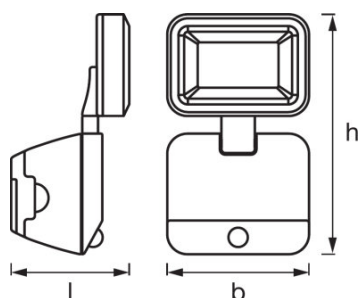

Light technical data

Beam angle	95.00 °
------------	---------

Dimensions & weight

Length	127.0 mm
Width	108.0 mm
Height	215.0 mm
Product weight	325.00 g

Colors & materials

Body material	Acrylonitrile butadiene styrene (ABS)
Product color	Black
Housing color	Black